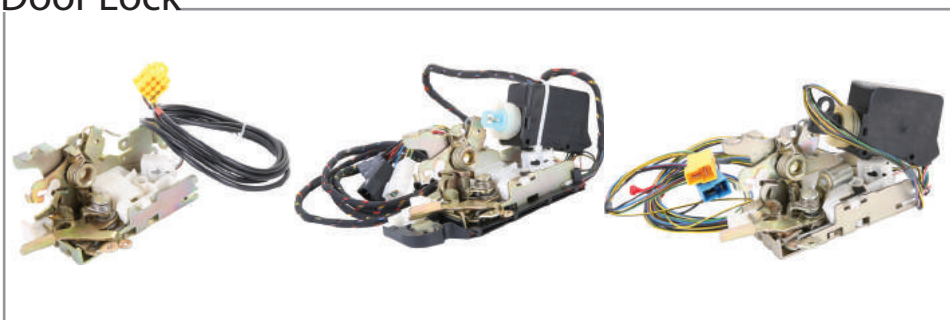

- Air Brake Sytem parts
- Alternator & Starter
- A/C Compressor
- Belt Tensioner & Pulley
- Cabin Pump, Cylinder & Cabin Lock
- Construction Machinery Parts
- Door Handle & Door Lock
- Fan Blade, Fan Clutch, Expansion Tank & Silicone Hose
- Filter (Air, Oil, Fuel)
- Power Steering Pump
- Sensor, Switch & Relay
- Suspension Parts
- Turn Signal Switch & Shift Knob
- Turbocharger
- Trailer Parts
- Window Regulator Motor & Wiper Motor

Alternator

Belt Tensioner

Cabin Cylinder

Cabin Lock

Cabin Pump

Door Handle

Door Lock

Expansion Tank

Fan Blade

Filter

Power Steering Pump

Relay

Sensor

Shift Knob

Silicon Hose

Starter