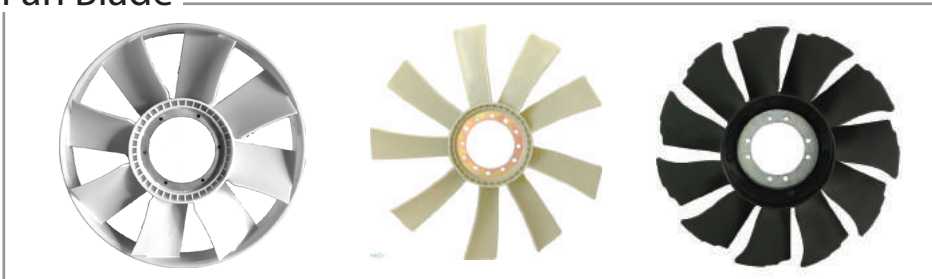

Expansion Tank

Fan Blade

Filter

Power Steering Pump

Relay

Sensor

Shift Knob