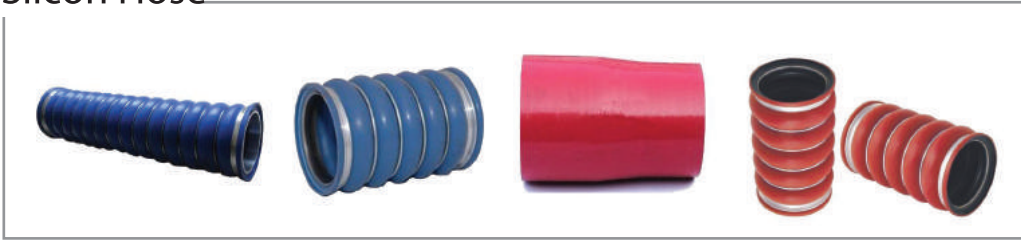

Fan Blade

Filter

Power Steering Pump

Relay

Sensor

Shift Knob

Silicon Hose

Starter