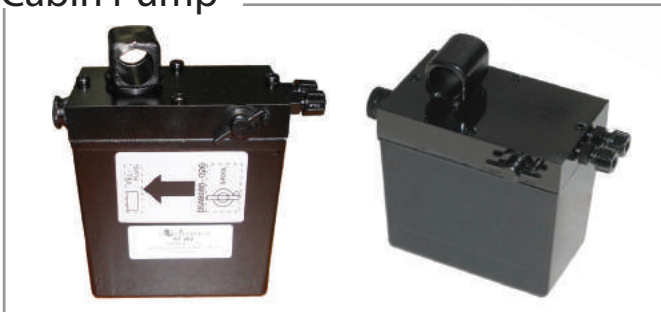

- Air Brake Sytem parts
- Alternator & Starter
- A/C Compressor
- Belt Tensioner & Pulley
- Cabin Pump, Cylinder & Cabin Lock
- Construction Machinery Parts
- Door Handle & Door Lock
- Fan Blade, Fan Clutch, Expansion Tank & Silicone Hose
- Filter (Air, Oil, Fuel)
- Power Steering Pump
- Sensor, Switch & Relay
- Suspension Parts
- Turn Signal Switch & Shift Knob
- Turbocharger
- Trailer Parts
- Window Regulator Motor & Wiper Motor

Alternator

Belt Tensioner

Cabin Cylinder

Cabin Lock

Cabin Pump

Door Handle

Door Lock

Expansion Tank