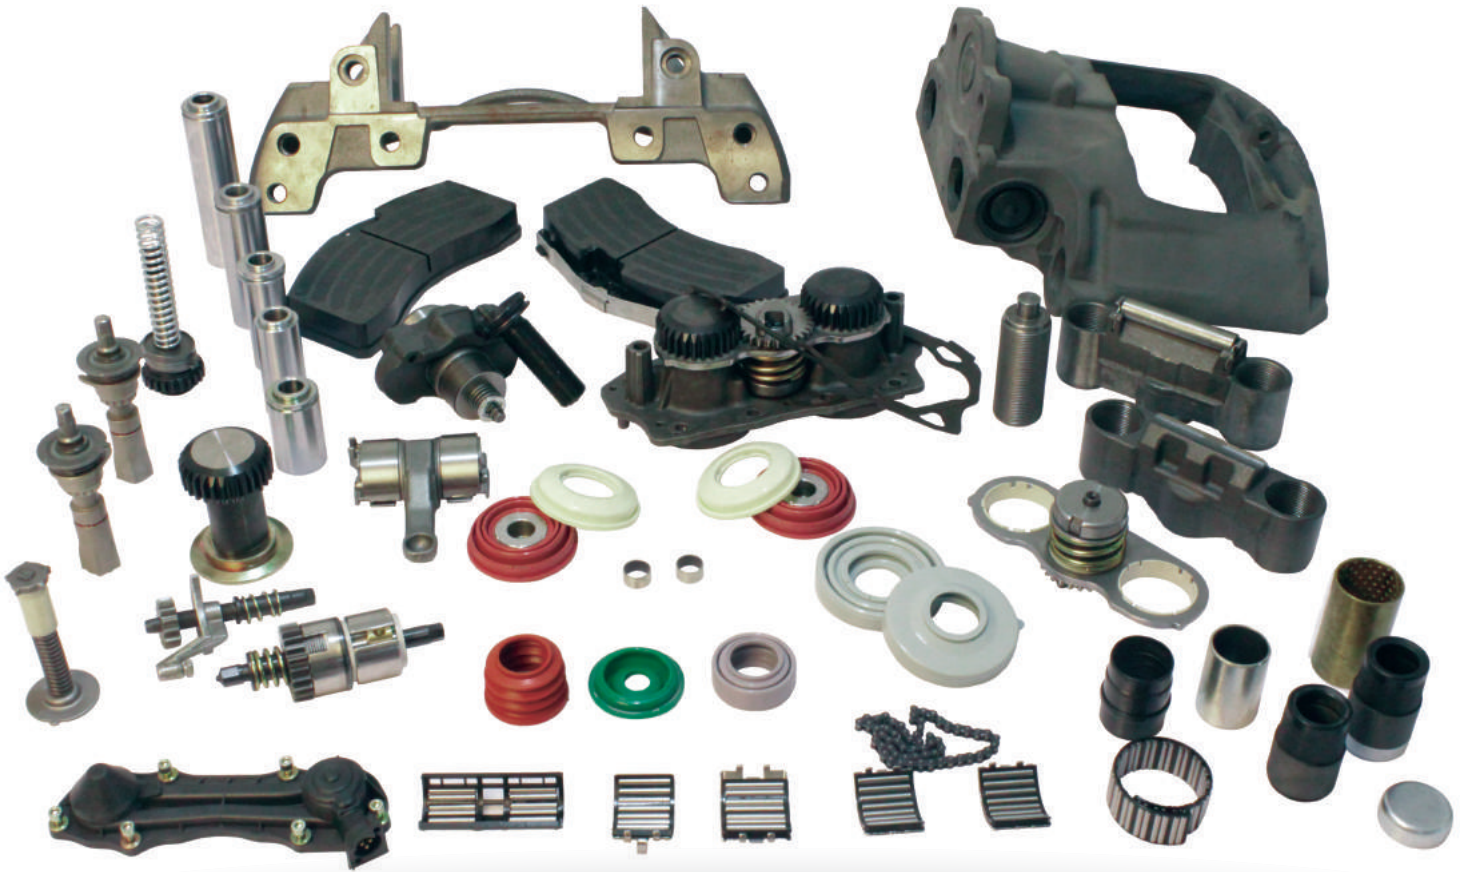

Switch

Turbocharger

Turn Signal Switch

Window Motor

Wiper Motor

aydiner

spare parts solutions

ADRESS: